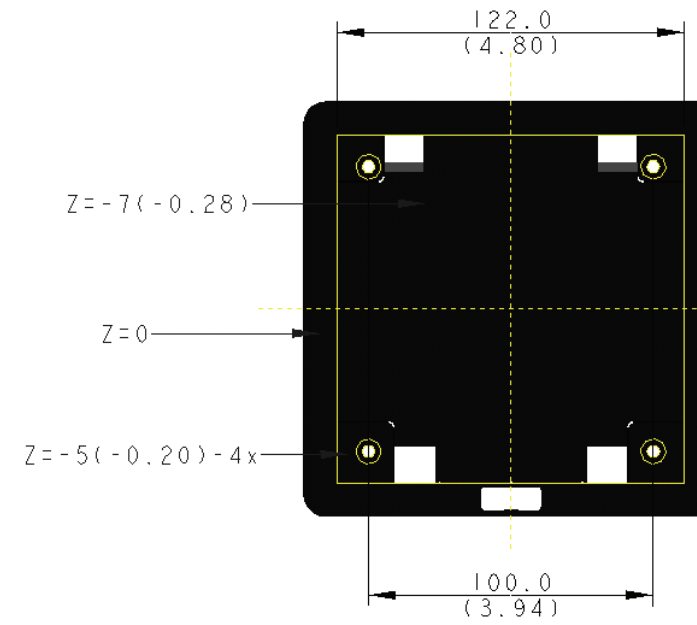

U2412M External Dimension

Nominal Dimensions
Unit: mm (inch)

Back view of Monitor without stand