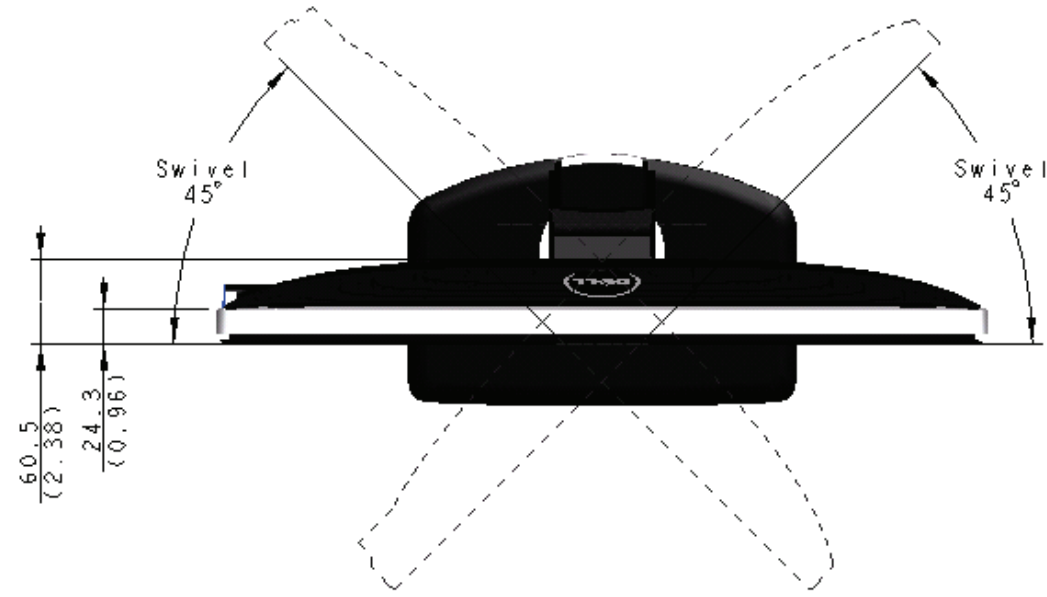

U2412M External Dimension

Nominal Dimensions
Unit: mm (inch)

Back view of Monitor without stand